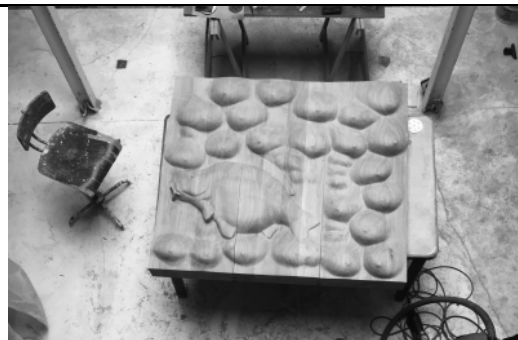

Artworks list

Daniel Dewar & Grégory Gicquel *Oak relief with body fragments and mirror carp*, 2019

Oak
47 1/4 × 52 × 6 11/16 in
Courtesy the artists; C L E A R I N G, New York/Brussels; Jan Kaps,
Cologne; Loevenbruck, Paris
Inv. No. : DDGG191001

Workshop photograph

Michel Journiac *Contrat pour un corps n°3*, 1972

Lacquered golden human skeleton
29 1/2 × 26 3/4 × 26 3/4 in
Courtesy galerie Loevenbruck, Paris
Inv. No. : MJ180908

© Courtesy galerie Christophe Gaillard, the Estate of Michel Journiac. Photo C. Morin.